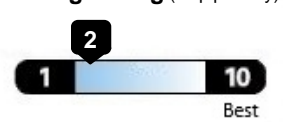

Smog Rating (tailpipe only)

Actual results will vary for many reasons, including driving conditions and how you drive and maintain your vehicle. The average new vehicle gets 29 MPG and costs $8,500 to fuel over 5 years. Cost estimates are based on 15,000 miles per year at $4.15 per gallon. MPGe is miles per gallon equivalent. Vehicle emissions are a significant cause of climate change and smog.

fueleconomy.gov

Calculate personalized estimates and compare vehicles