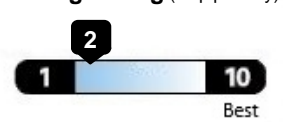

Smog Rating (tailpipe only)

Actual results will vary for many reasons, including driving conditions and how you drive and maintain your vehicle. The average new vehicle gets 29 MPG and costs $8,500 to fuel over 5 years. Cost estimates are based on 15,000 miles per year at $4.15 per gallon. MPGe is miles per gallon equivalent. Vehicle emissions are a significant cause of climate change and smog.

fuel economy.gov

Calculate personalized estimates and compare vehicles